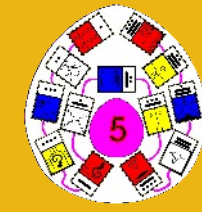

	Cosmic Eagle
	Arthur Rimbaud

	Resonant Moon
	Clark Gable
	Morgan Freeman
	Darryl Hannah

Time Tunnel
The Atari Alliance

The central graphic is a circular emblem with a multi-colored rainbow border. Inside the border, the text "Time Tunnel" is written in a large, bold, black font at the top, and "The Atari Alliance" is written at the bottom. A central green and red square is surrounded by a ring of small, colorful icons. Four larger icons are positioned around the central square: a Hindu deity (Goddess) in the top-left, a Star Wars character (Darth Vader) in the top-right, a sphinx in the bottom-left, and Chewbacca in the bottom-right. The entire graphic is set against a black background.